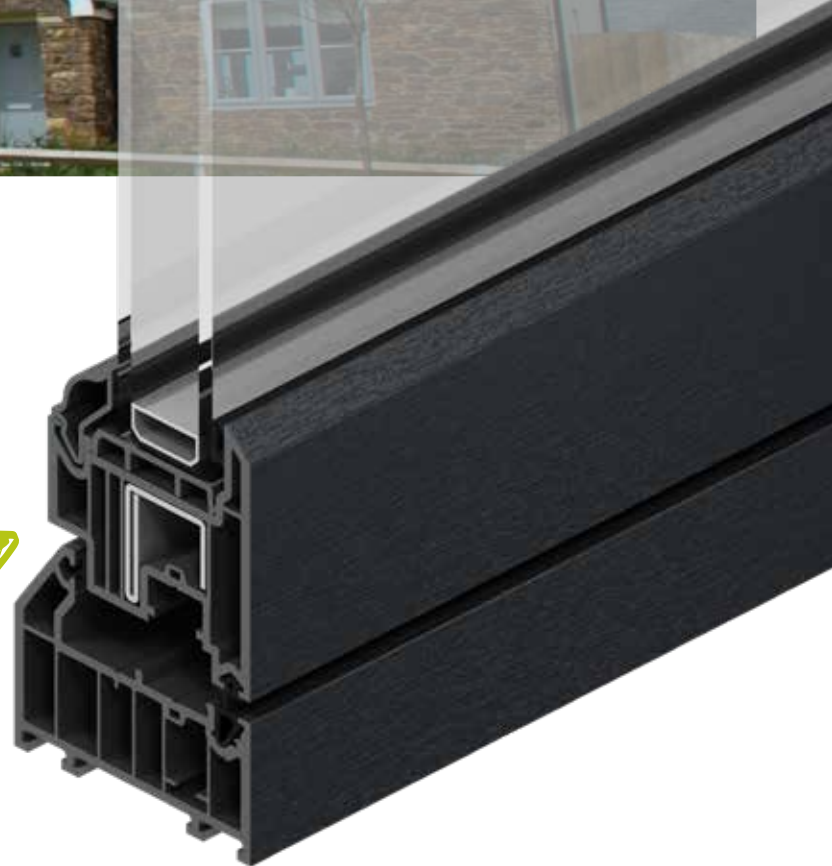

*multi-chambered  
frame design*

**Energy efficient design**

Our multi-chambered frame designs deliver exceptional energy efficiency for both windows and doors – helping to keep your home warm and comfortable all year round, as well as reducing your energy consumption. Our slim frames also allow the area of glass in windows to be optimised, maximising the amount of natural light within your home.